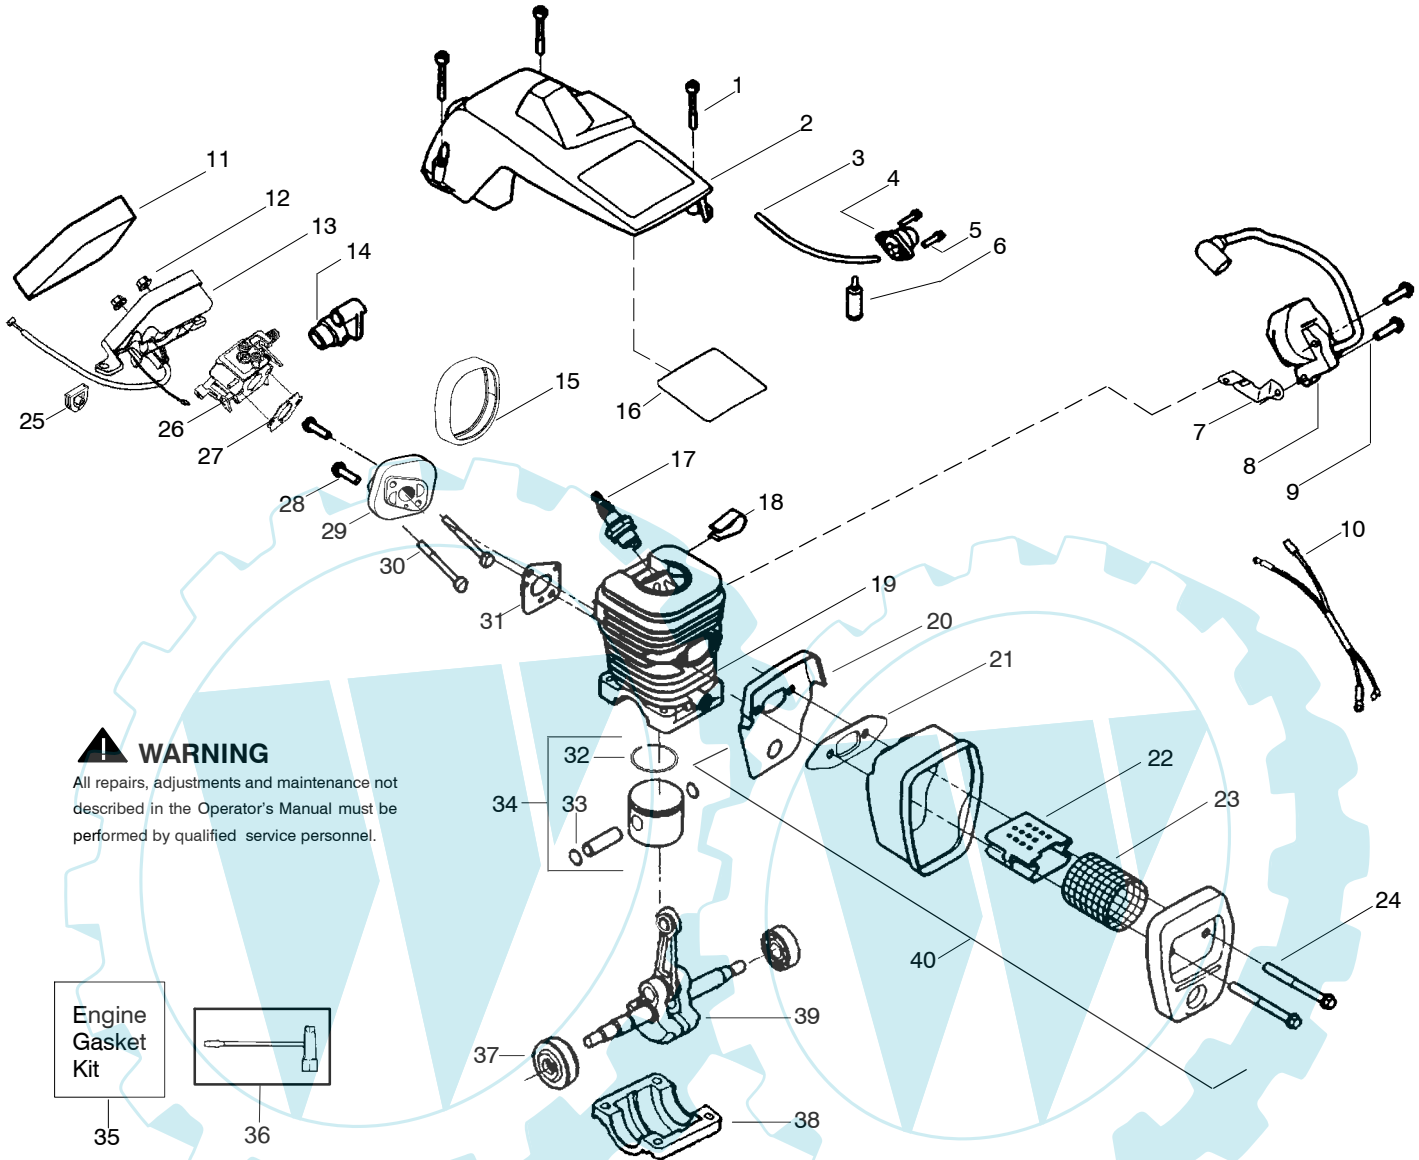

PARTS LIST NO. 530165861		PARTNER® PARTS LIST	CHAIN SAW MODEL(S) Formula400
DATE 3/29/05	NEW		PAGE NO. 2
Note: Illustration may differ from actual model due to design changes			

Ref.	Part No.	Description	Ref.	Part No.	Description	Ref.	Part No.	Description
1.	530016153	Screw	20.	530049870	Backplate-Muffler	37.	530056363	Assy-Seal & Bearing
2.	530056914	Assy-Cylinder Shield (includes # 16)	21.	530069608	Gasket-Muffler(kit)	38.	530037935	Cap-Crankcase
3.	530069247	Kit-Fuel Line (Small)	22.	530037813	Diffuser-Muffler	39.	530047062	Assy-Crankshaft
4.	530071835	Kit-Air Purge (incl. #5)	23.	530036103	Screen-Spark	40.	530047207	Assy-Muffler (Incl. 20,21,22,23,24)
5.	530015780	Screw	24.	530016132	Bolt-Muffler			Not Shown
6.	530095646	Assy-Fuel Pick-up	25.	530047631	Grommet-Throttle Cable			
7.	530047442	Strap-Ground	26.	---	Kit-Carburetor			
8.	530039198	Ignition Module		530071820	Zama (W-20)			
9.	530015814	Screw		530071821	Walbro (WT-662)			
10.	530057475	Assy-Wire Harness	27.	530069608	Gasket-Carb. (kit)			Manuals
11.	530037793	Foam-Air Filter	28.	530016386	Screw			(Scan)
12.	530016101	Nut	29.	530049700	Carb. Adapter			(Euro 1)
13.	530057702	Assy-Air Box	30.	530016187	Screw			(Euro 2)
14.	530035526	Grommet-Carb Adjust	31.	530069608	Gasket-Adapter(kit)			(Euro 3)
15.	530054144	Seal-Carb Adapter	32.	530038729	Ring-Piston			(Euro 4)
16.	530055698	Reflector-Heat	33.	530015697	Retainer-Piston Pin			(Euro 5)
17.	952030150	Spark Plug (RCJ-7Y)	34.	530071408	Kit-Piston (Incl. 32 & 33)			(Russian)
18.	530016136	Clip-High Tension Lead	35.	530069608	Kit-Engine Gasket (Incl. 21, 27 & 31)			(Turkish)
19.	530012550	Cylinder	36.	530031135	Scrench			Decal-Warning

↙ = NEW PART NUMBER FOR THIS IPL

★ = REFER TO THE SERVICE REFERENCE INDICATED FOR MORE INFORMATION. (LOCATED AT END OF IPL)