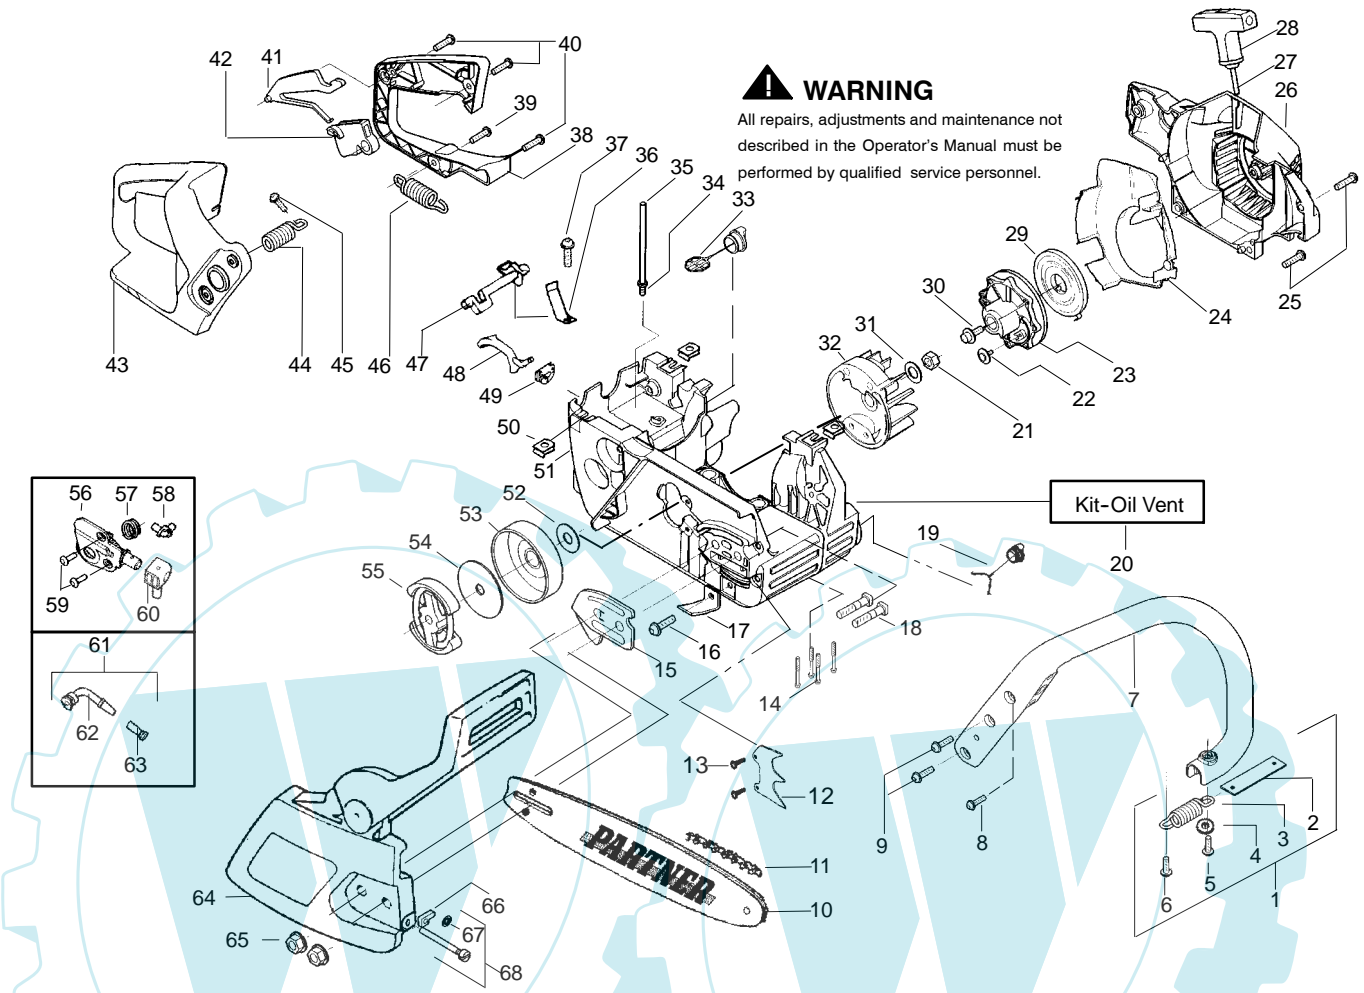

PARTS LIST NO. 530165861		PARTNER® PARTS LIST	CHAIN SAW MODEL(s) Formula400
DATE 3/29/05	NEW		NOTE: Illustration may differ from actual model due to design changes

Ref.	Part No.	Description	Ref.	Part No.	Description	Ref.	Part No.	Description
1.	530059667	Assy.-Isolator	28.	530056402	Handle-Starter	53.	530047061	Assy.-Clutch Drum w/bearing
2.	530047608	Limiter Strap	29.	530027531	Spring-Recoil	54.	530015611	Washer-Clutch
3.	530059668	Spring-Isolator	30.	530015920	Screw	55.	530014949	Assy. Clutch
4.	530015158	Washer	31.	530015127	Washer-Flywheel	56.	530071259	Kit - Oil Pump (incl. 57,58,60)
5.	530016018	Screw	32.	530039187	Assy-Flywheel	57.	530037820	Gear-Worm Spring
6.	530015843	Screw	33.	530047192	Assy-Fuel Cap	58.	530049477	Elbow-Oil Pickup
7.	530047583	Front Handle	34.	530023877	Fitting-fuel line	59.	530016064	Screw
8.	530015940	Screw	35.	530069216	Kit-Fuel line (large)	60.	530019206	Seal Block
9.	530015814	Screw	36.	530016149	Spring-Switch	61.	530047663	Assy-Oil Pick-up (Incl. 62,63)
10.	530044898	Bar - 14"	37.	530015775	Screw	62.	530038373	Pick-up Oiler
11.	505369852	Chain - 14"	38.	530047581	Cover-Rear Handle	63.	530056533	Filter-Oil
12.	530014381	Kit-Spike (Incl. 13)	39.	530015886	Screw	64.	530054736	Assy.-Chain Brake
13.	530016439	Screw	40.	530015906	Screw	65.	530015917	Nut-Bar Mounting
14.	530016132	Screw	41.	530036098	Throttle Lockout	66.	530015826	Pin-Bar Adjust
15.	530038238	Plate-Bar Mount.	42.	530036097	Trigger-Throttle	67.	530038593	Retainer
16.	530015814	Screw	43.	530047582	Handle - Rear	68.	530069611	Kit-Bar Adjusting (incl. # 66,67)
17.	530029850	Chain Catcher	44.	530071958	Kit-Isolator (Upper)			
18.	530016133	Bolt-Bar	45.	530015875	Screw			
19.	530057236	Assy-Oil Cap	46.	530059668	Spring-Isolator			
20.	530071666	Kit-Oil Vent	47.	530057473	Lever-Switch			
21.	530016134	Nut-Flywheel	48.	530057474	Lever-Choke			
22.	530016080	Screw	49.	530049005	Grommet-Knob			
23.	545034301	Kit-Starter Pulley	50.	530015922	Nut-"U"-Type			
24.	530055723	Baffle-Air	51.	530058730	Assy.-Chassis fuel lines and caps)			
25.	530015892	Screw	52.	530015907	Washer-Thrust			
26.	530055708	Housing-Fan						
27.	530069232	Kit - Rope						